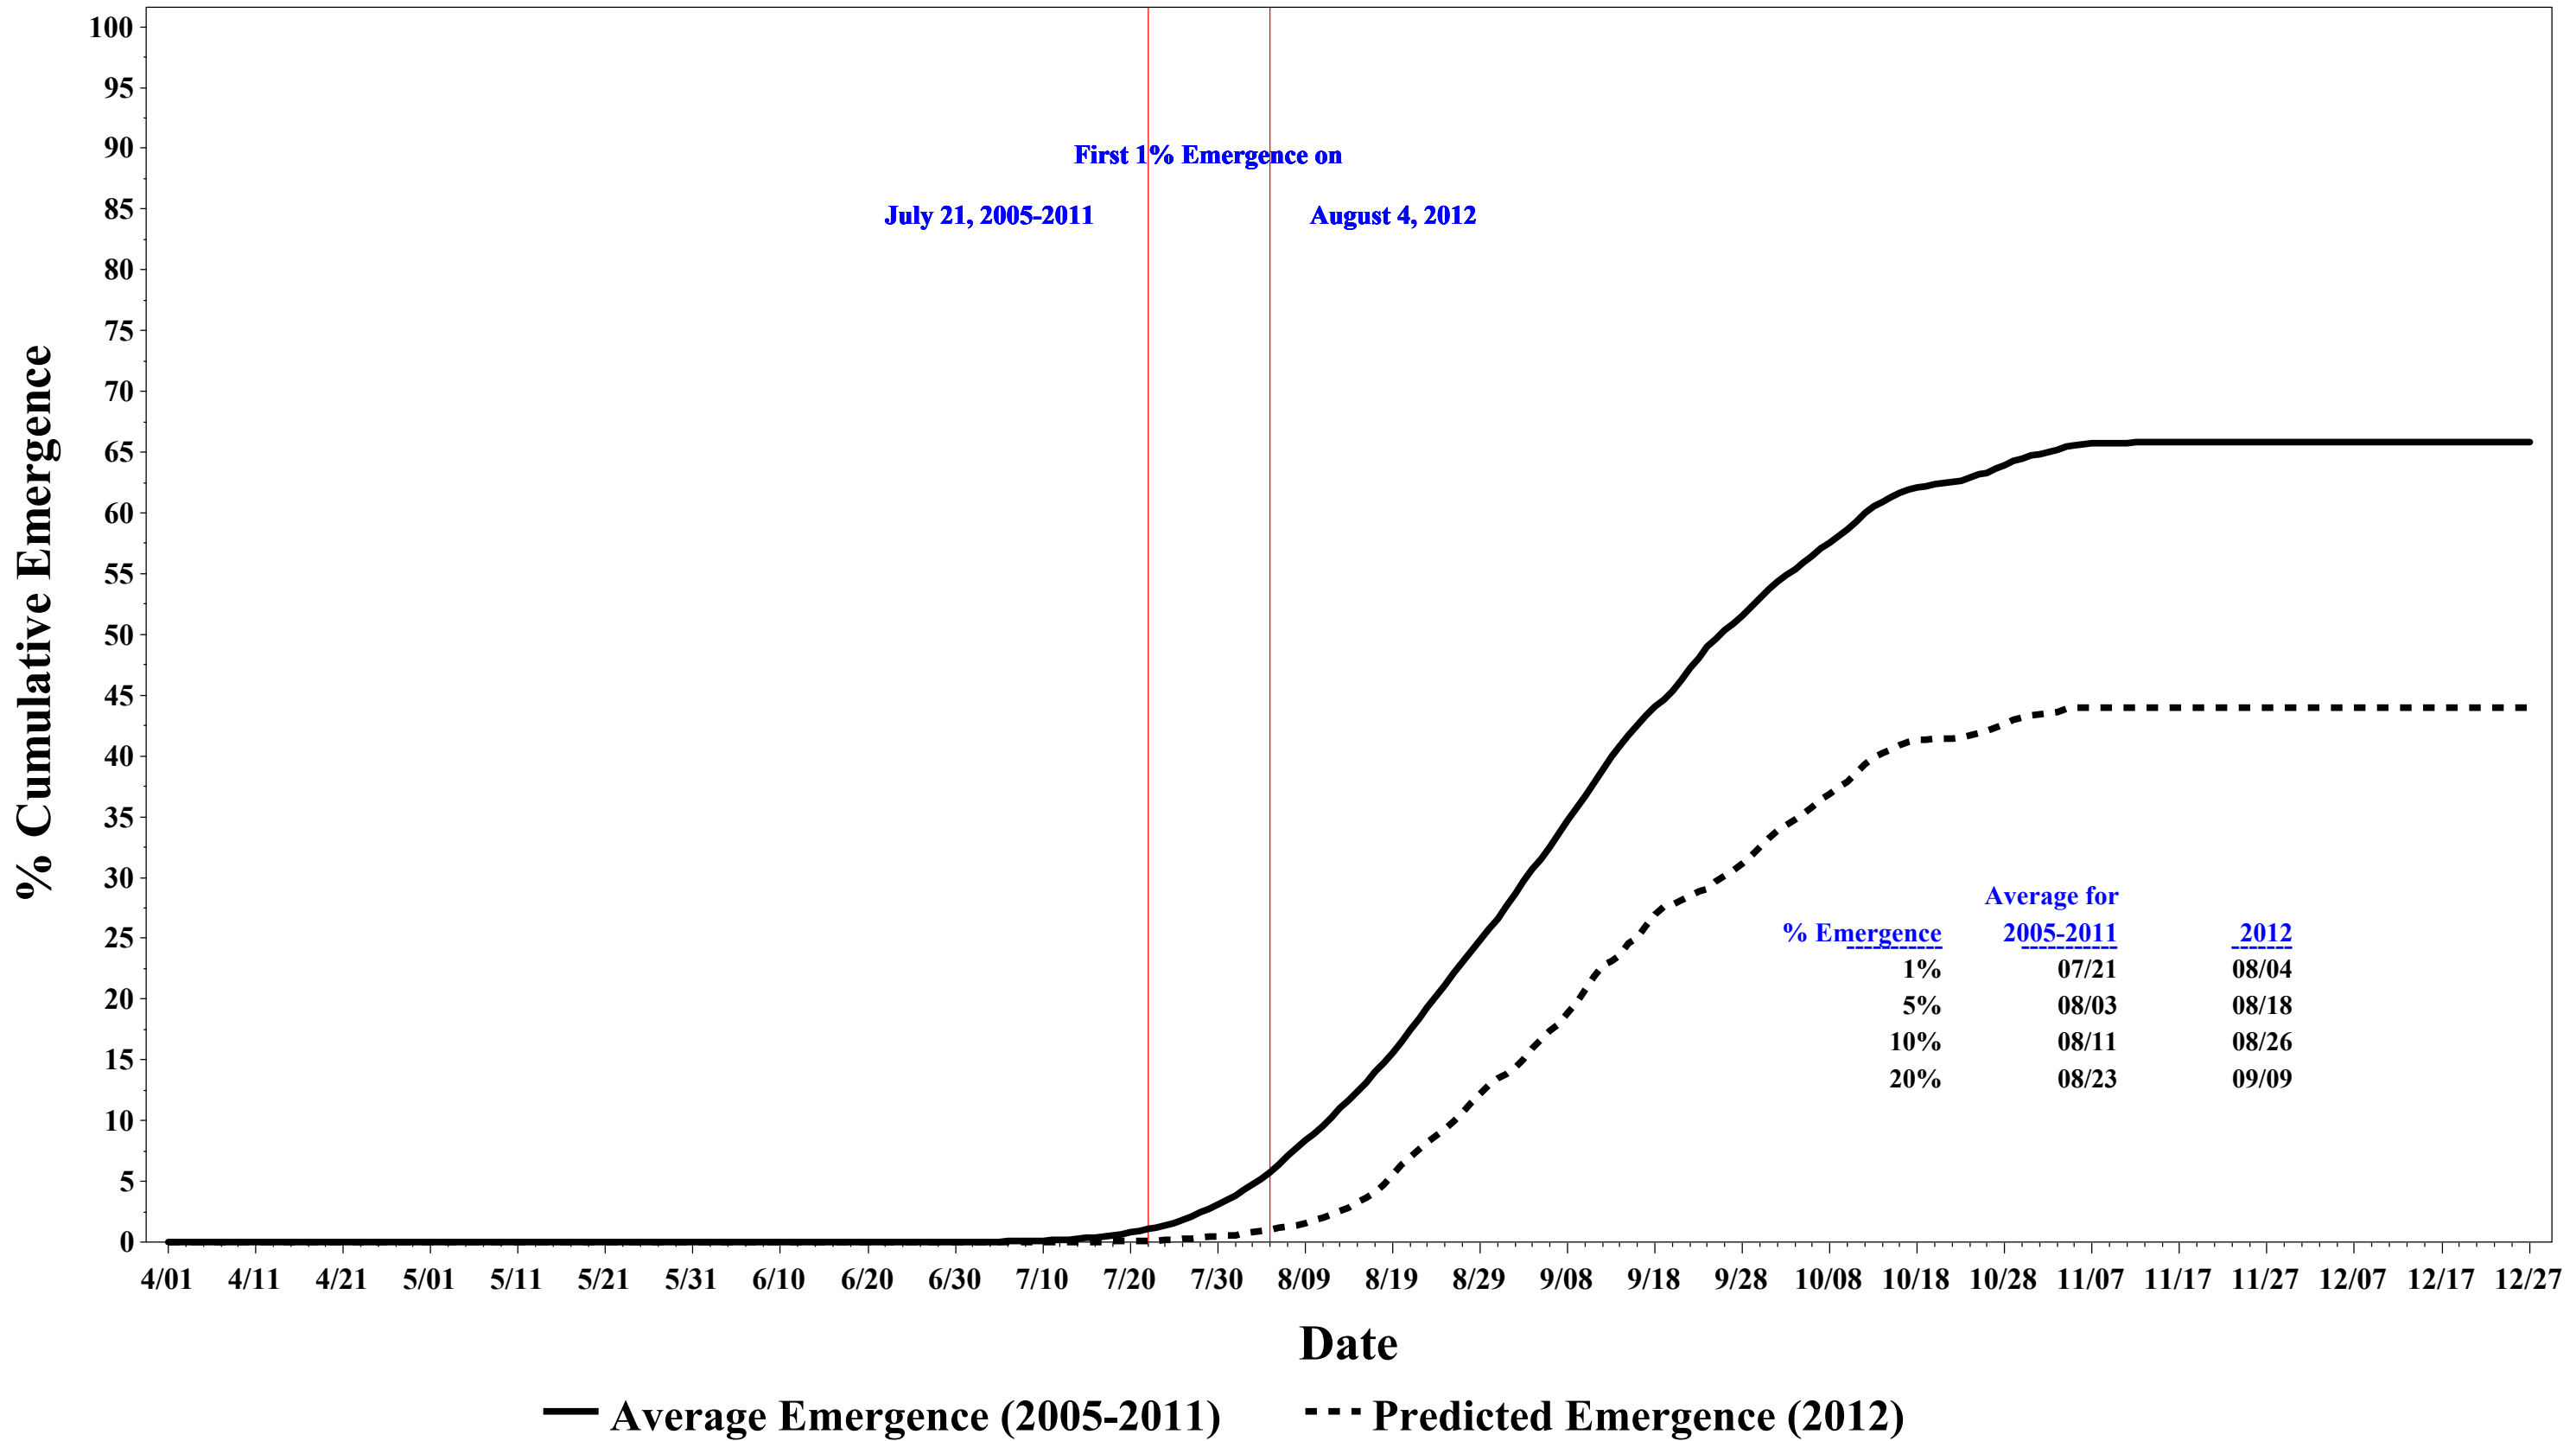

Adult Asian Longhorn Beetle Emergence - 2012

As of September 25, 2012

Lydd, UK

Emergence may begin approximate 14 day(s) later in 2012 than 2005-2011